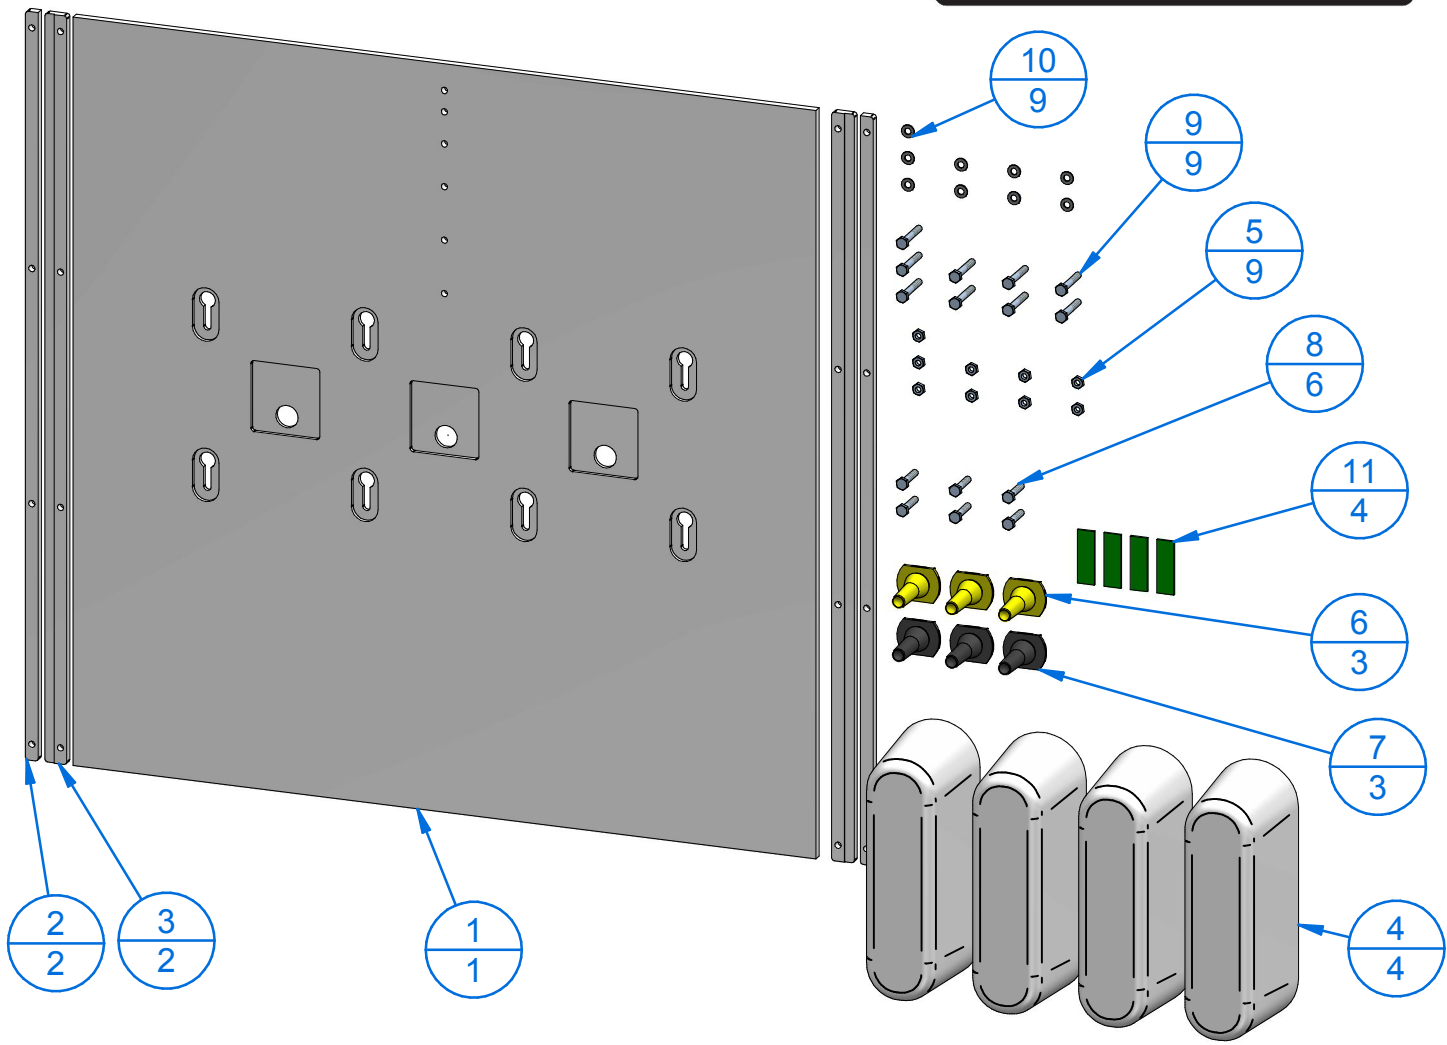

INSTALLATION GUIDE

929500 – Goat Teat Separator Parts List

Item	File Name (no extension)	Quantity
1	950110-0001 - PLATE Part 1	1
2	950110-0002 - PLATE Part 2	2
3	950110-0003 - PLATE Part 3	2
4	212311 - Goat Feeder Spacer	4
5	706006 - M6 Nut G304 SS	9
6	300330 - MBLCT - MILK BAR LAMB COLOSTRUM TEAT	3
7	300310-0001 - MBLT - MILK BAR LAMB TEAT	3
8	708510 - Set Screw Hex M6x30 G 304ss	6
9	708516 - Set Screw Hex M6x40 G 304ss	9
10	707012 - M6 Washer x 12mm	9
11	701514 - Double Sided Tape 5cm	4

INSTALLATION GUIDE

STEP 1

STEP 2

STEP 3

INSTALLATION GUIDE

STEP 4

STEP 5

INSTALLATION GUIDE