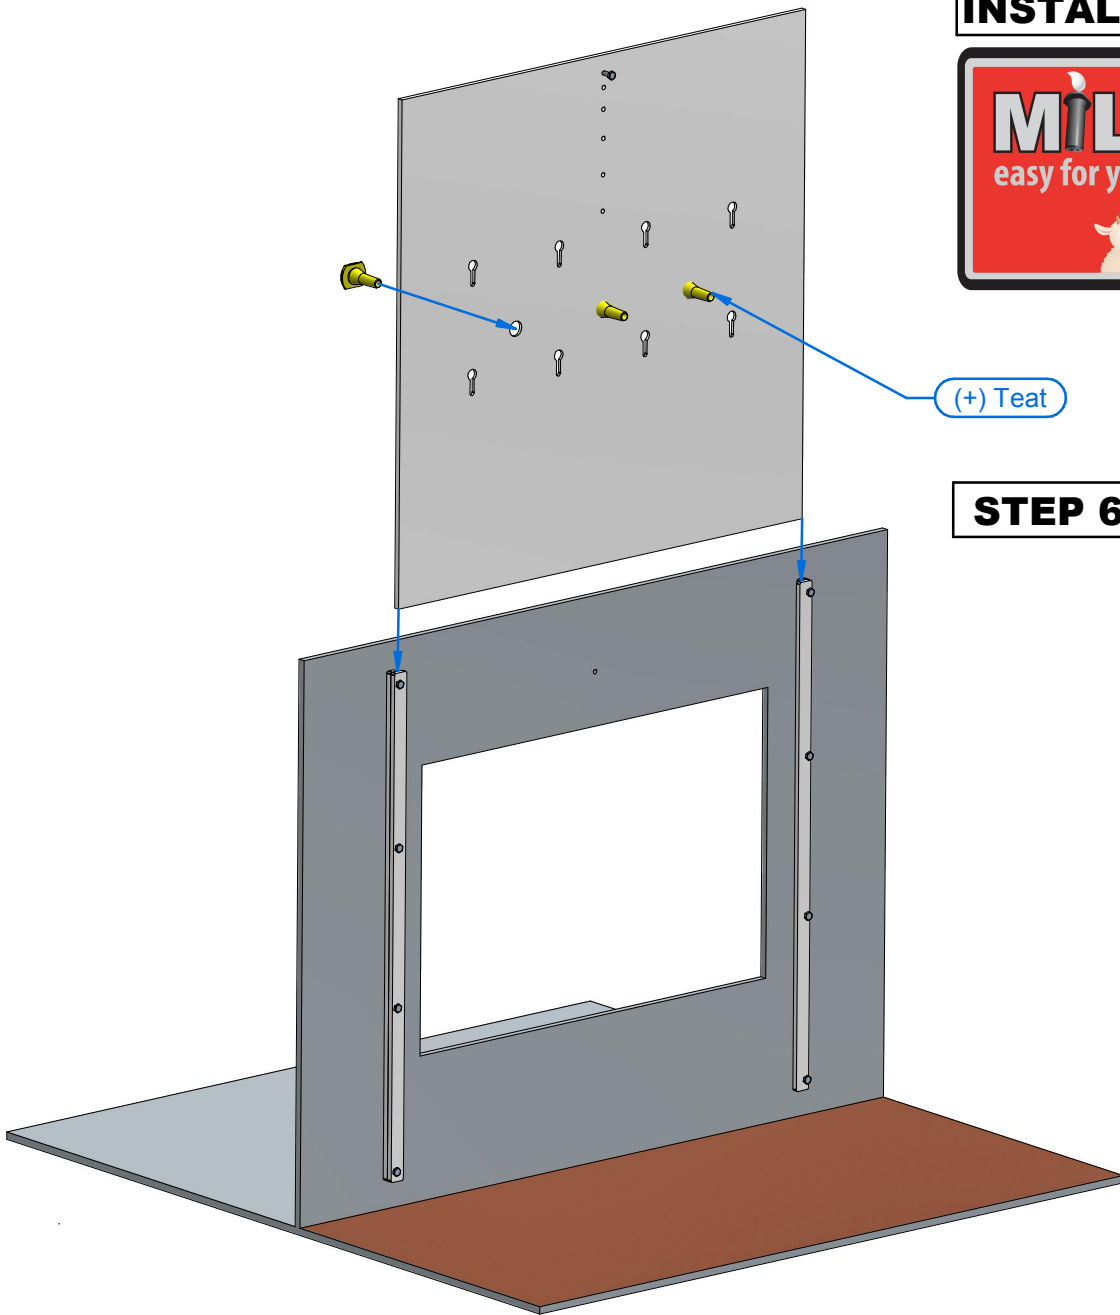

INSTALLATION GUIDE

929500 – Goat Teat Separator Parts List

Item	File Name (no extension)	Quantity
1	950110-0001 - PLATE Part 1	1
2	950110-0002 - PLATE Part 2	2
3	950110-0003 - PLATE Part 3	2
4	212311 - Goat Feeder Spacer	4
5	706006 - M6 Nut G304 SS	9
6	300330 - MBLCT - MILK BAR LAMB COLOSTRUM TEAT	3
7	300310-0001 - MBLT - MILK BAR LAMB TEAT	3
8	708510 - Set Screw Hex M6x30 G 304ss	6
9	708516 - Set Screw Hex M6x40 G 304ss	9
10	707012 - M6 Washer x 12mm	9
11	701514 - Double Sided Tape 5cm	4

INSTALLATION GUIDE

STEP 1

STEP 2

STEP 3

INSTALLATION GUIDE

STEP 4

STEP 5

INSTALLATION GUIDE