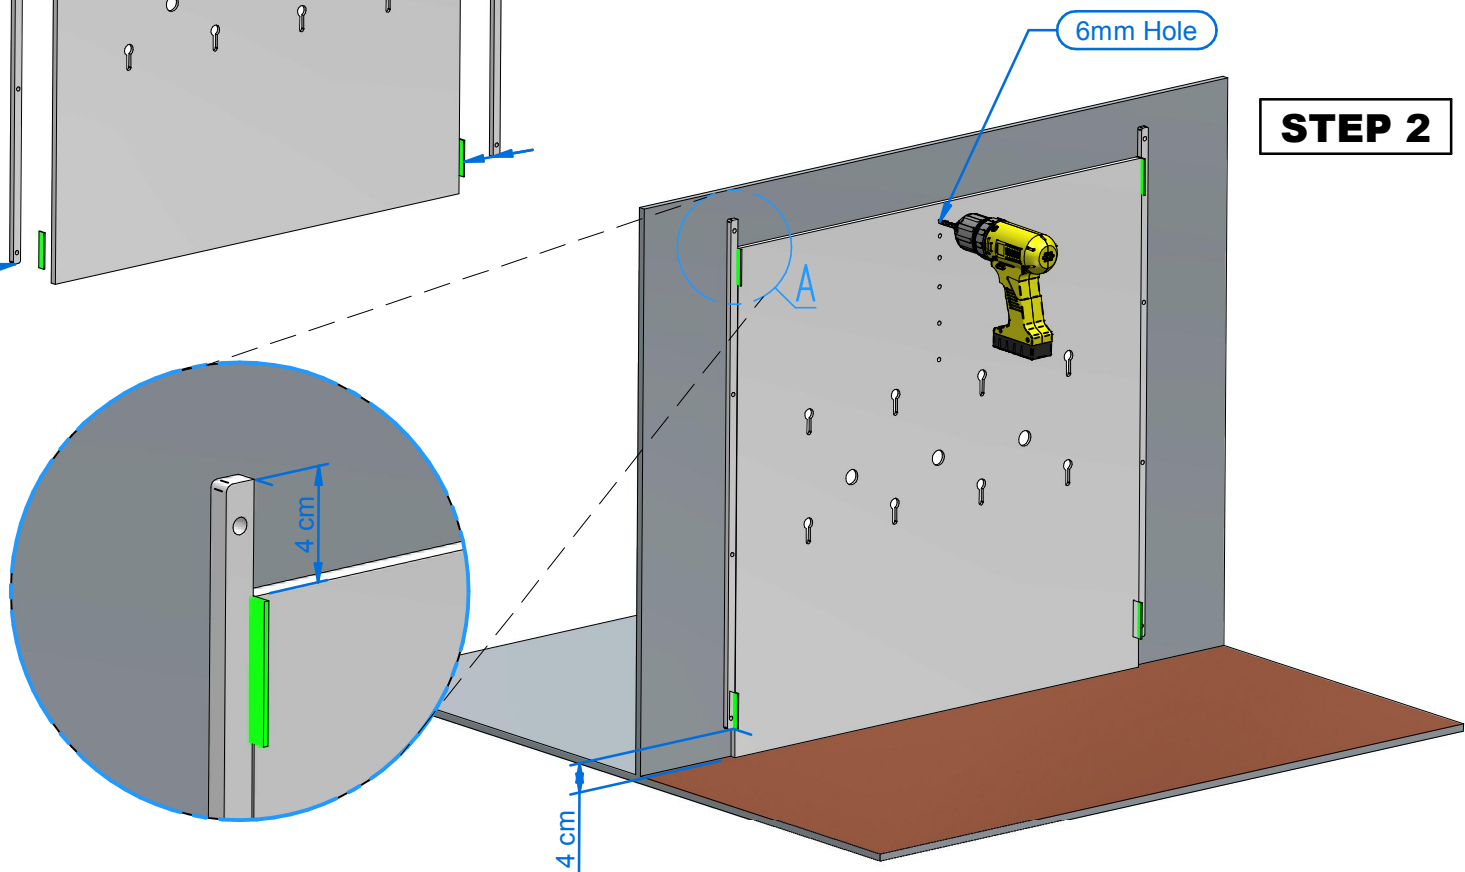

INSTALLATION GUIDE

STEP 1

STEP 2

STEP 3