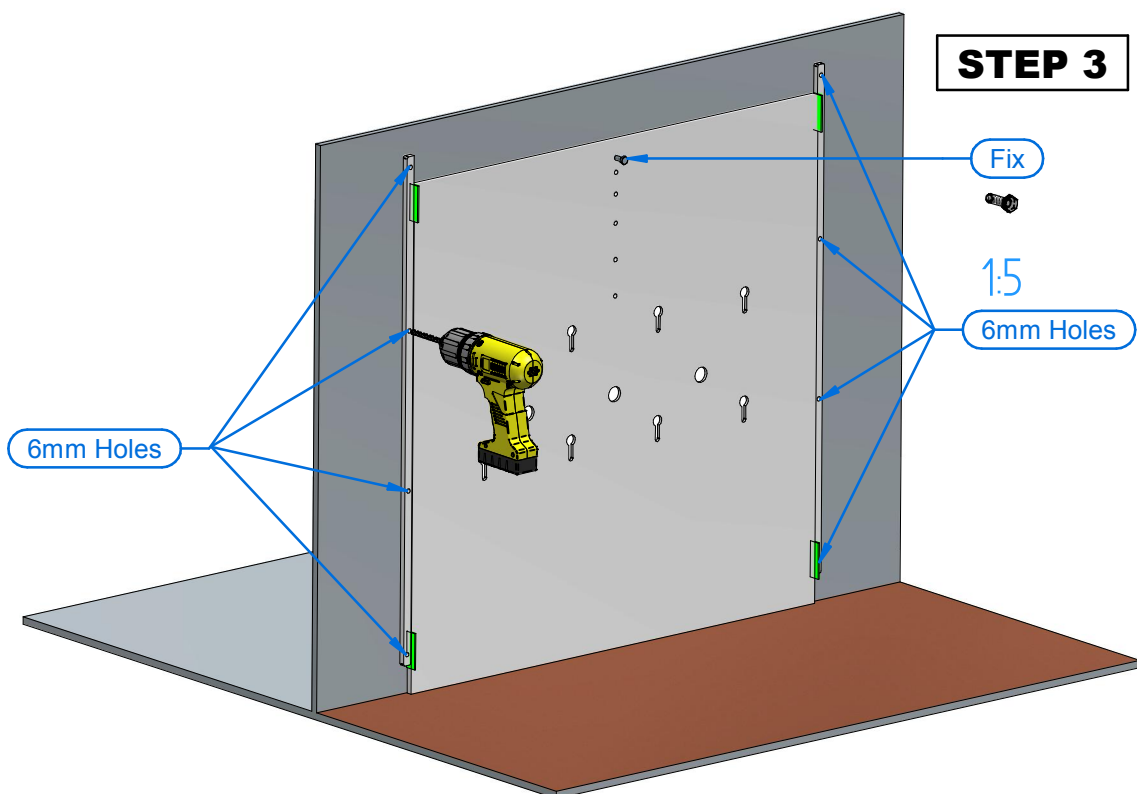

INSTALLATION GUIDE

929500 – Goat Teat Separator Parts List

Item	File Name (no extension)	Quantity
1	950110-0001 - PLATE Part 1	1
2	950110-0002 - PLATE Part 2	2
3	950110-0003 - PLATE Part 3	2
4	212311 - Goat Feeder Spacer	4
5	706006 - M6 Nut G304 SS	9
6	300330 - MBLCT - MILK BAR LAMB COLOSTRUM TEAT	3
7	300310-0001 - MBLT - MILK BAR LAMB TEAT	3
8	708510 - Set Screw Hex M6x30 G 304ss	6
9	708516 - Set Screw Hex M6x40 G 304ss	9
10	707012 - M6 Washer x 12mm	9
11	701514 - Double Sided Tape 5cm	4

INSTALLATION GUIDE

STEP 1

STEP 2

STEP 3

INSTALLATION GUIDE

STEP 4

STEP 5

INSTALLATION GUIDE