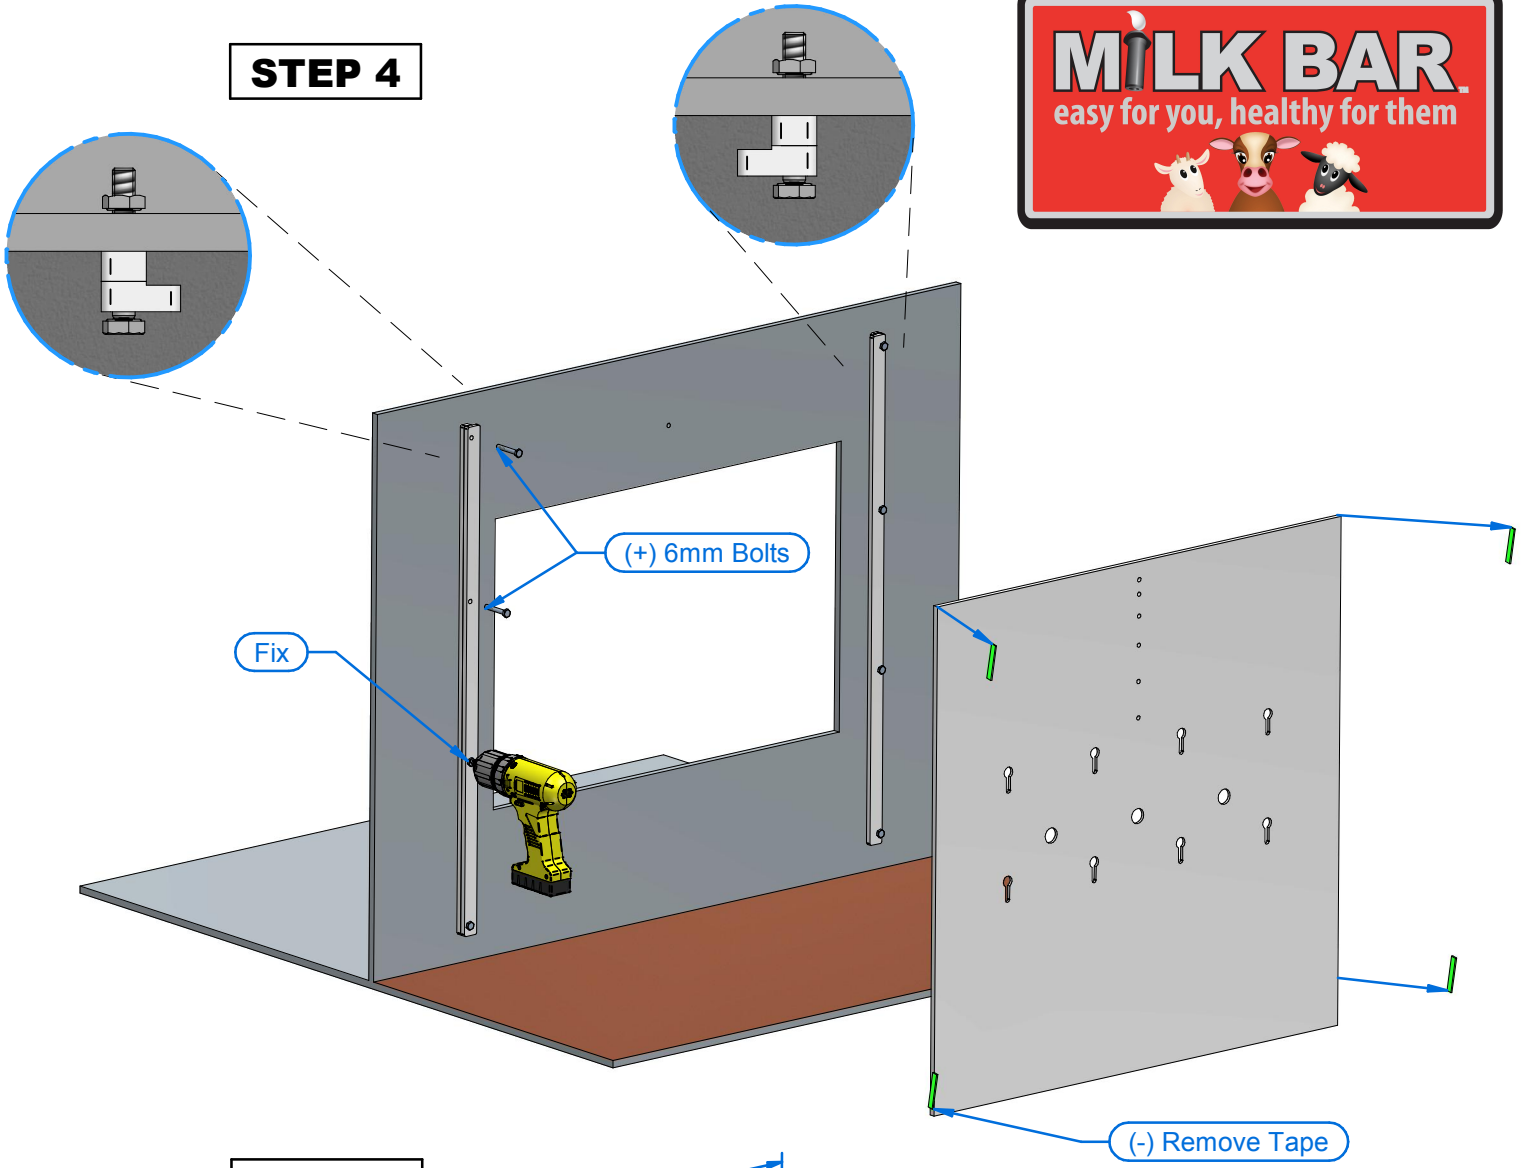

INSTALLATION GUIDE

929500 – Goat Teat Separator Parts List

Item	File Name (no extension)	Quantity
1	950110-0001 - PLATE Part 1	1
2	950110-0002 - PLATE Part 2	2
3	950110-0003 - PLATE Part 3	2
4	212311 - Goat Feeder Spacer	4
5	706006 - M6 Nut G304 SS	9
6	300330 - MBLCT - MILK BAR LAMB COLOSTRUM TEAT	3
7	300310-0001 - MBLT - MILK BAR LAMB TEAT	3
8	708510 - Set Screw Hex M6x30 G 304ss	6
9	708516 - Set Screw Hex M6x40 G 304ss	9
10	707012 - M6 Washer x 12mm	9
11	701514 - Double Sided Tape 5cm	4

INSTALLATION GUIDE

STEP 1

STEP 2

STEP 3

INSTALLATION GUIDE

STEP 4

STEP 5

INSTALLATION GUIDE

STEP 6

Complete