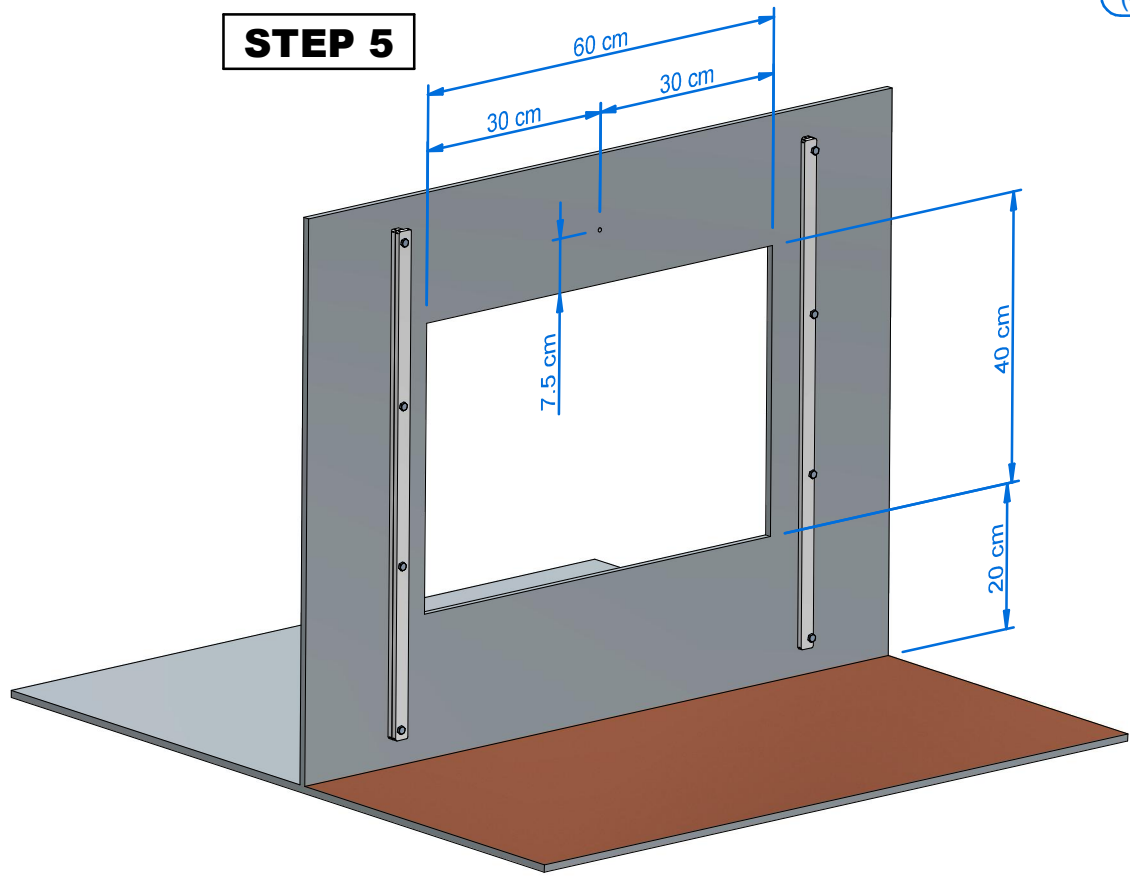

INSTALLATION GUIDE

929500 – Goat Teat Separator Parts List

Item	File Name (no extension)	Quantity
1	950110-0001 - PLATE Part 1	1
2	950110-0002 - PLATE Part 2	2
3	950110-0003 - PLATE Part 3	2
4	212311 - Goat Feeder Spacer	4
5	706006 - M6 Nut G304 SS	9
6	300330 - MBLCT - MILK BAR LAMB COLOSTRUM TEAT	3
7	300310-0001 - MBLT - MILK BAR LAMB TEAT	3
8	708510 - Set Screw Hex M6x30 G 304ss	6
9	708516 - Set Screw Hex M6x40 G 304ss	9
10	707012 - M6 Washer x 12mm	9
11	701514 - Double Sided Tape 5cm	4

INSTALLATION GUIDE

STEP 1

STEP 2

STEP 3

INSTALLATION GUIDE

STEP 4

STEP 5

INSTALLATION GUIDE